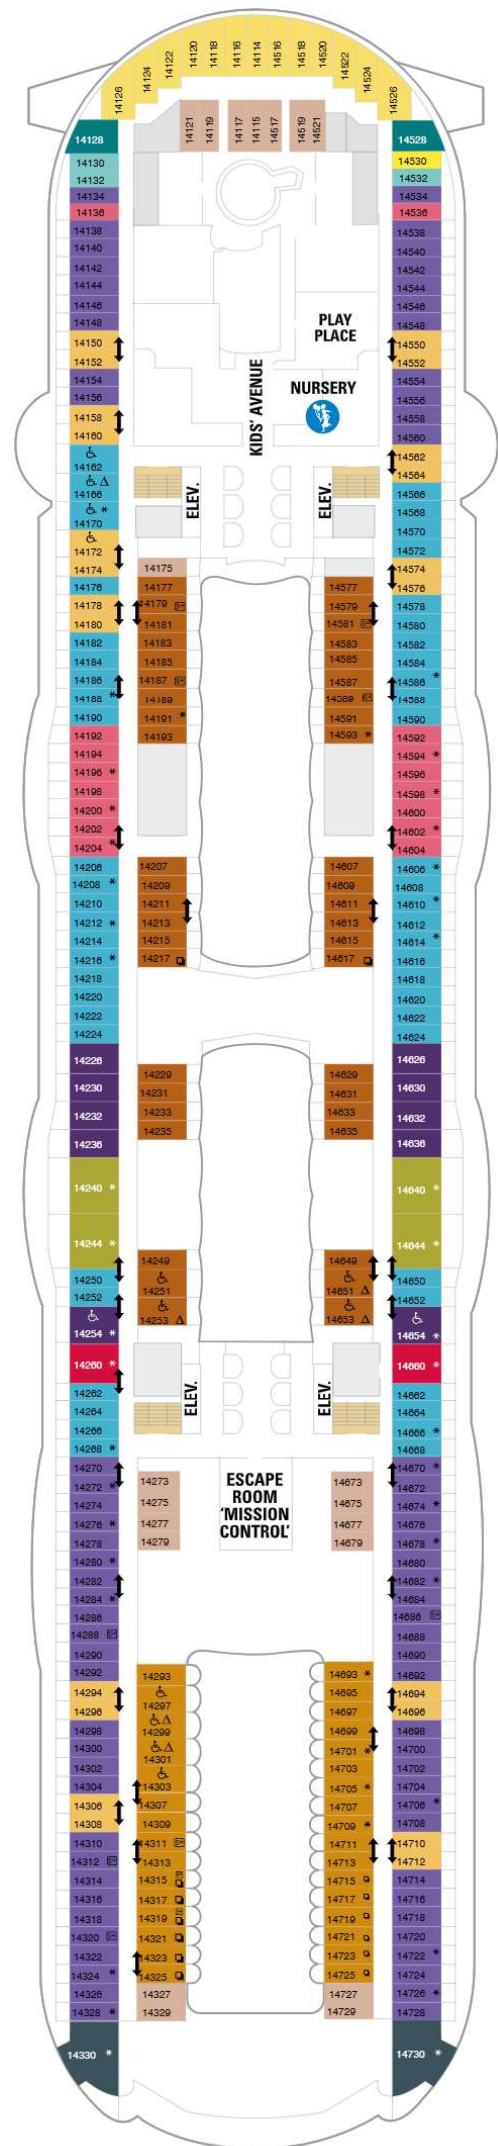

Allure of the Seas

Deck Fourteen

Royal Suite Class

- **A4** AquaTheater Suite 1 Bedroom
- **GS** Grand Suite - 1 Bedroom
- **J4** Junior Suite
- **UP** Ultimate Panoramic Suite
- **OS** Owner's Suite - 1 Bedroom
- **J3** Junior Suite w/Bal Accessible

Balcony

- **2D CB** OceanView Balcony Accessible
- **1C 2C** Ocean View with Large Balcony
- **CB** Connecting Oceanview Balcony
- **4D** Ocean View Balcony
- **2I** Boardwalk View Balcony
- **1D 2D**
  3D 4D Ocean View Balcony
- **1I 2I** Boardwalk View Balcony
- **1J 2J** Central Park View Balcony
- **1I 2I** Boardwalk View Balcony Access
- **1J 2J** Central Park View Accessible
- **1D** Deluxe Ocean View w/Bal Access

Ocean View

- **1N 2N**
  4N Ocean View
- **1L** Panoramic Ocean View Stateroom

Interior

- **4V** Interior
- **3V 4V** Interior