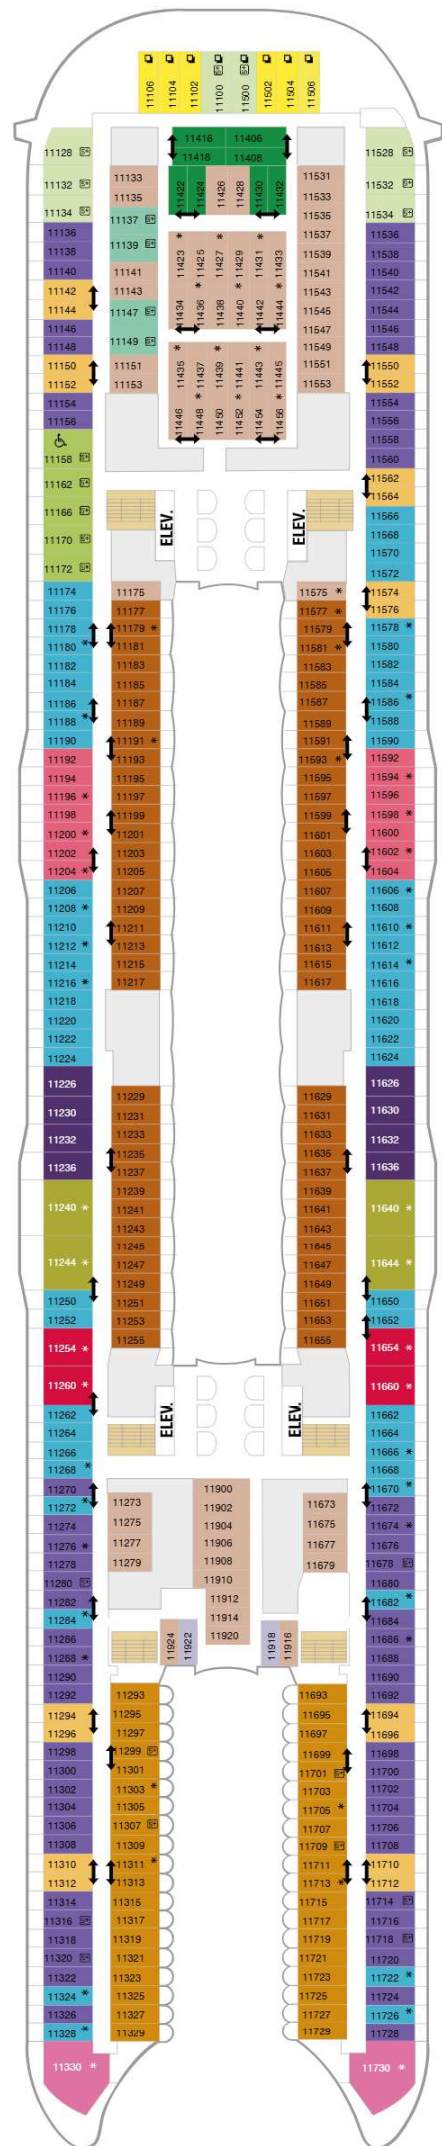

Allure of the Seas

Deck Sixteen

Allure of the Seas

Deck Fifteen

Allure of the Seas

Deck Fourteen

Royal Suite Class

- A4** AquaTheater Suite 1 Bedroom
- GS** Grand Suite - 1 Bedroom
- J4** Junior Suite
- UP** Ultimate Panoramic Suite
- OS** Owner's Suite - 1 Bedroom
- J3** Junior Suite w/Bal Accessible

Balcony

- 2D CB** OceanView Balcony Accessible
- 1C 2C** Ocean View with Large Balcony
- CB** Connecting Oceanview Balcony
- 4D** Ocean View Balcony
- 2I** Boardwalk View Balcony
- 1D 2D**
3D 4D Ocean View Balcony
- 1I 2I** Boardwalk View Balcony
- 1J 2J** Central Park View Balcony
- 1I 2I** Boardwalk View Balcony Access
- 1J 2J** Central Park View Accessible
- 1D** Deluxe Ocean View w/Bal Access

Balcony

- 1A Ultra Spacious Ocean View with
- 1A OceanView Balcony Accessible
- 1C 2C Ocean View with Large Balcony
- CB Connecting Oceanview Balcony
- 4D Ocean View Balcony
- 2I Boardwalk View Balcony
- 1D 2D
3D 4D Ocean View Balcony
- 1I 2I Boardwalk View Balcony
- 1J 2J Central Park View Balcony

Ocean View

- 1K Ultra Spacious Ocean View
- 4N Ocean View

Interior

- CI Connecting inside cabin
- 4V Interior
- 1R Spacious Interior
- 2T Promenade View Interior
- 3V 4V Interior

Allure of the Seas

Deck Ten