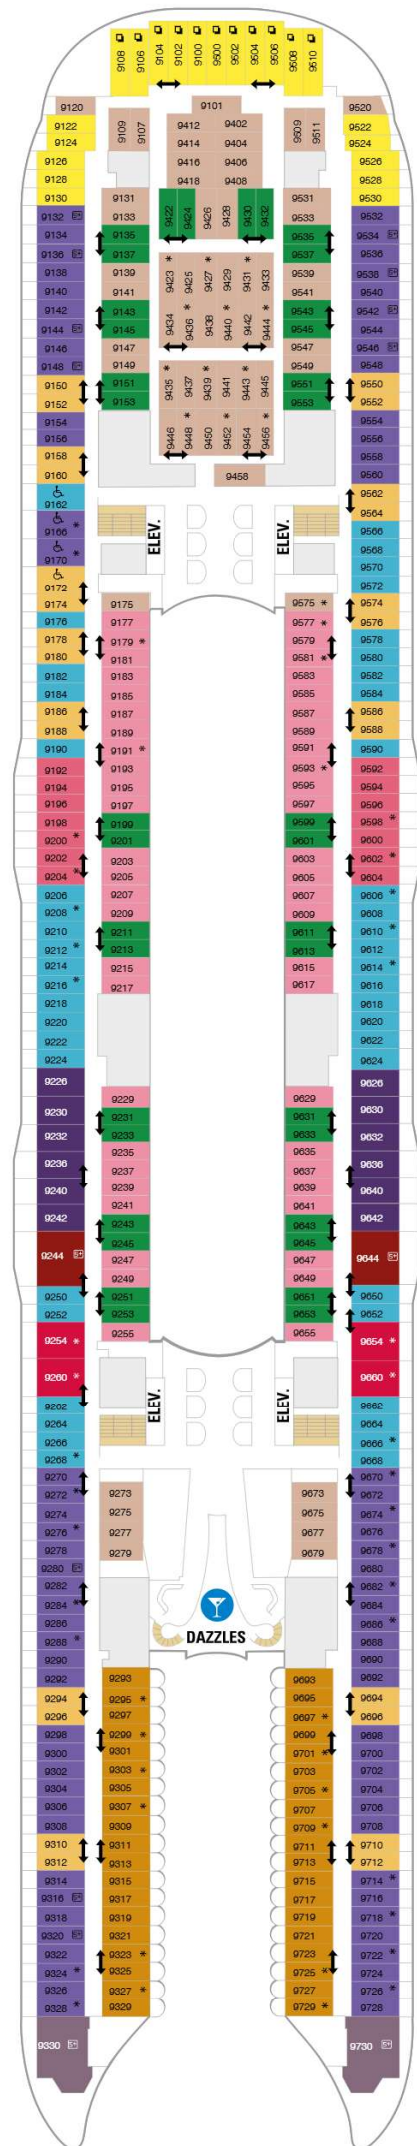

Allure of the Seas

Deck Sixteen

Allure of the Seas

Deck Fifteen

Allure of the Seas

Deck Fourteen

Royal Suite Class

- A4** AquaTheater Suite 1 Bedroom
- GS** Grand Suite - 1 Bedroom
- J4** Junior Suite
- UP** Ultimate Panoramic Suite
- OS** Owner's Suite - 1 Bedroom
- J3** Junior Suite w/Bal Accessible

Ocean View

- 1N 2N**
4N Ocean View
- 1L** Panoramic Ocean View Stateroom

Interior

- 4V** Interior
- 3V 4V** Interior

Allure of the Seas

Deck Twelve

Royal Suite Class

- GS Grand Suite - 1 Bedroom
- GT Grand Suite - 2 Bedroom's
- J4 Junior Suite
- A3 spac Aquatheater Suite 1BRy

Ocean View

- 1K Ultra Spacious Ocean View
- 4N Ocean View

Interior

- CI Connecting inside cabin
- 4V Interior
- 1R Spacious Interior
- 2T Promenade View Interior
- 3V 4V Interior

Allure of the Seas

Deck Ten

Balcony

- 1C 2C Ocean View with Large Balcony
- CB Connecting Oceanview Balcony
- 1D 2D Ocean View Balcony
- 3D 4D Ocean View Balcony
- 1I 2I Boardwalk View Balcony

Ocean View

- 4N Ocean View

Interior

- 2S Central Park Interior View
- CI Connecting inside cabin
- 4V Interior
- 3V 4V Interior