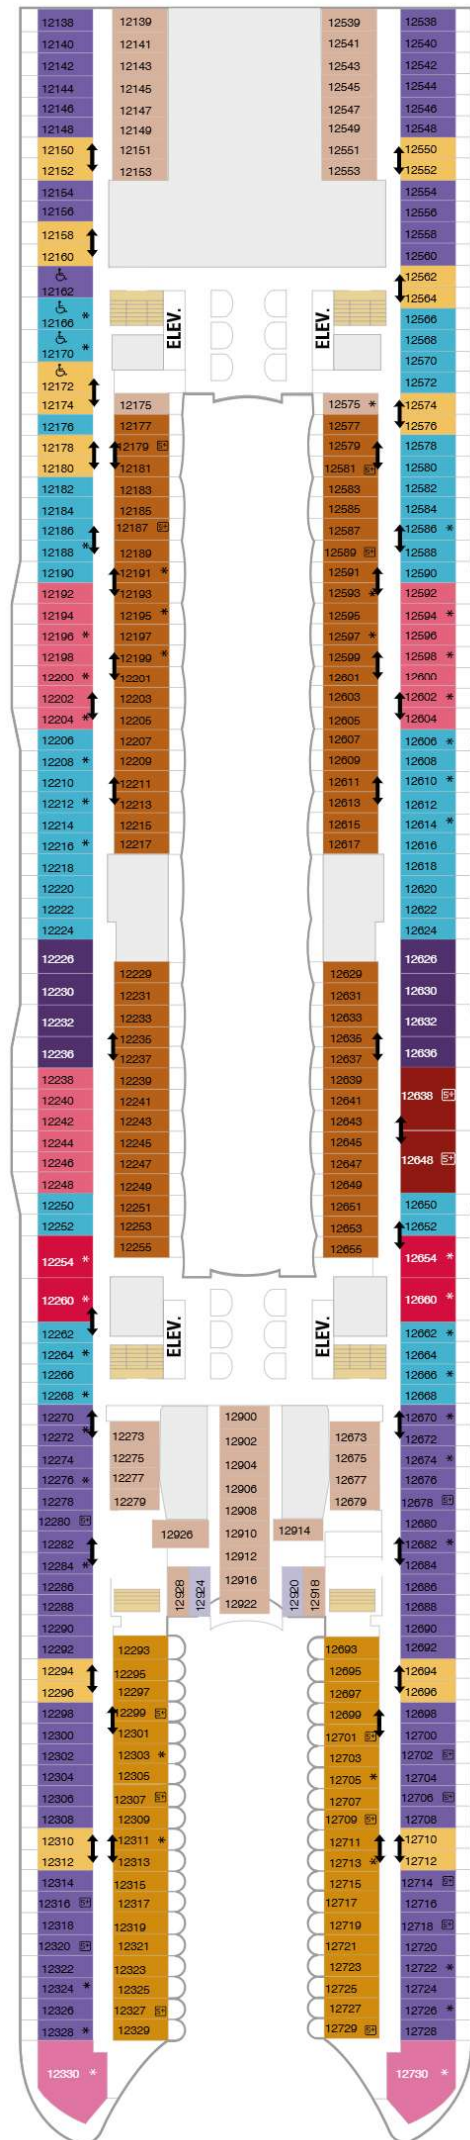

Allure of the Seas

Deck Twelve

Royal Suite Class

- GS Grand Suite - 1 Bedroom
- GT Grand Suite - 2 Bedroom's
- J4 Junior Suite
- A3 spac Aquatheater Suite 1BRy

Balcony

- 2D CB OceanView Balcony Accessible
- 1C 2C Ocean View with Large Balcony
- CB Connecting Oceanview Balcony
- 4D Ocean View Balcony
- 2I Boardwalk View Balcony
- 1D 2D
  3D 4D Ocean View Balcony
- 1I 2I Boardwalk View Balcony
- 1J 2J Central Park View Balcony

Interior

- 4V Interior
- 2T Promenade View Interior
- 3V 4V Interior