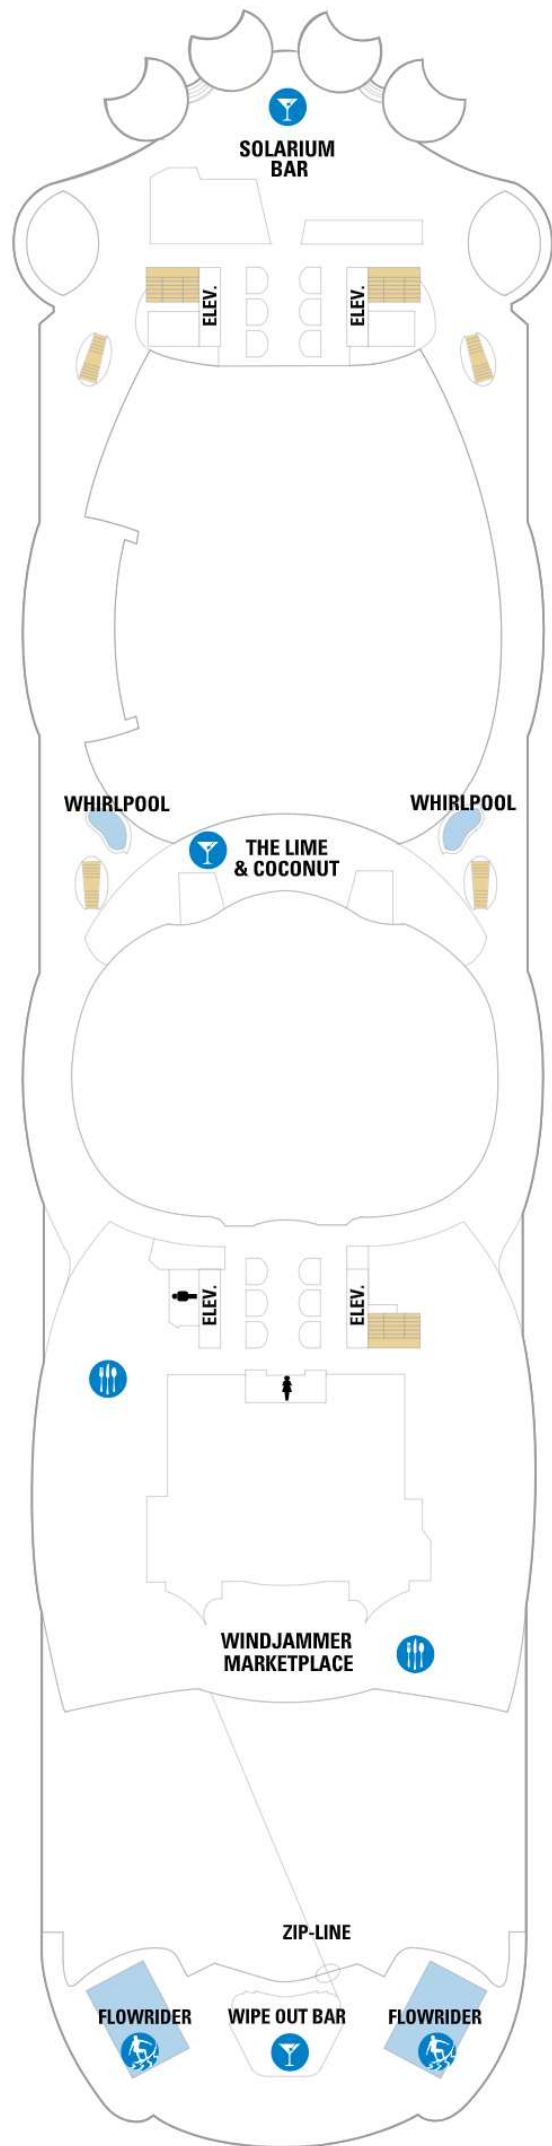

Allure of the Seas

Deck Eighteen

Allure of the Seas

Deck Seventeen

Royal Suite Class

- L1** Crown Loft Suite Accessible
- GP** Grand Panoramic Suite - 1 Bedr
- OP** Owner's Panoramic Suite - 1 Be
- TL** Star Loft Suite
- RL** Royal Loft Suite
- L1** Crown Loft Suite w/Balcony

Allure of the Seas

Deck Sixteen

Allure of the Seas

Deck Fifteen

Allure of the Seas

Deck Fourteen

Royal Suite Class

- A4** AquaTheater Suite 1 Bedroom
- GS** Grand Suite - 1 Bedroom
- J4** Junior Suite
- UP** Ultimate Panoramic Suite
- OS** Owner's Suite - 1 Bedroom
- J3** Junior Suite w/Bal Accessible

Balcony

- 2D CB** OceanView Balcony Accessible
- 1C 2C** Ocean View with Large Balcony
- CB** Connecting Oceanview Balcony
- 4D** Ocean View Balcony
- 2I** Boardwalk View Balcony
- 1D 2D**
3D 4D Ocean View Balcony
- 1I 2I** Boardwalk View Balcony
- 1J 2J** Central Park View Balcony
- 1I 2I** Boardwalk View Balcony Access
- 1J 2J** Central Park View Accessible
- 1D** Deluxe Ocean View w/Bal Access