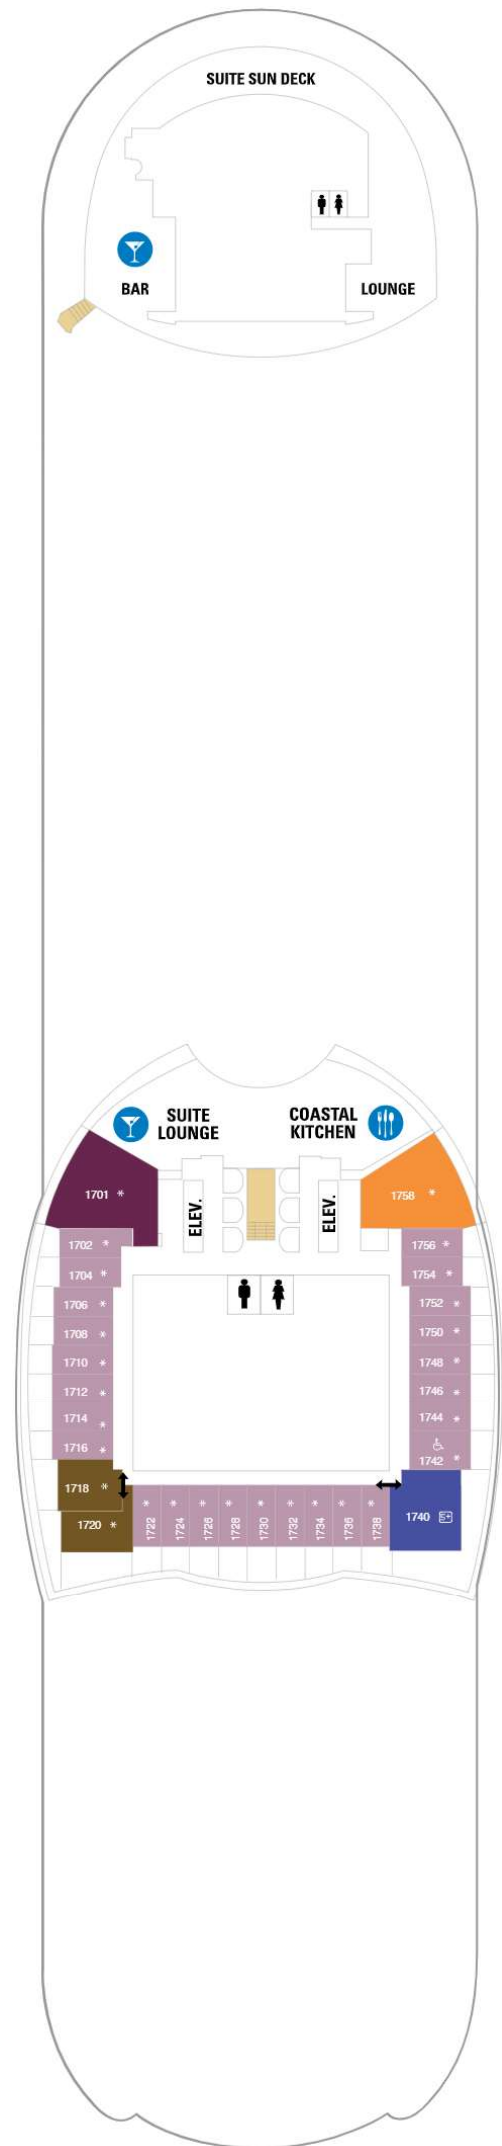

Allure of the Seas

Deck Eighteen

Allure of the Seas

Deck Seventeen

Royal Suite Class

- L1** Crown Loft Suite Accessible
- GP** Grand Panoramic Suite - 1 Bedr
- OP** Owner's Panoramic Suite - 1 Be
- TL** Star Loft Suite
- RL** Royal Loft Suite
- L1** Crown Loft Suite w/Balcony

Allure of the Seas

Deck Sixteen

Allure of the Seas

Deck Fifteen

Allure of the Seas

Deck Fourteen

Royal Suite Class

- A4** AquaTheater Suite 1 Bedroom
- GS** Grand Suite - 1 Bedroom
- J4** Junior Suite
- UP** Ultimate Panoramic Suite
- OS** Owner's Suite - 1 Bedroom
- J3** Junior Suite w/Bal Accessible

Balcony

- 2D CB** OceanView Balcony Accessible
- 1C 2C** Ocean View with Large Balcony
- CB** Connecting Oceanview Balcony
- 4D** Ocean View Balcony
- 2I** Boardwalk View Balcony
- 1D 2D**
3D 4D Ocean View Balcony
- 1I 2I** Boardwalk View Balcony
- 1J 2J** Central Park View Balcony
- 1I 2I** Boardwalk View Balcony Access
- 1J 2J** Central Park View Accessible
- 1D** Deluxe Ocean View w/Bal Access