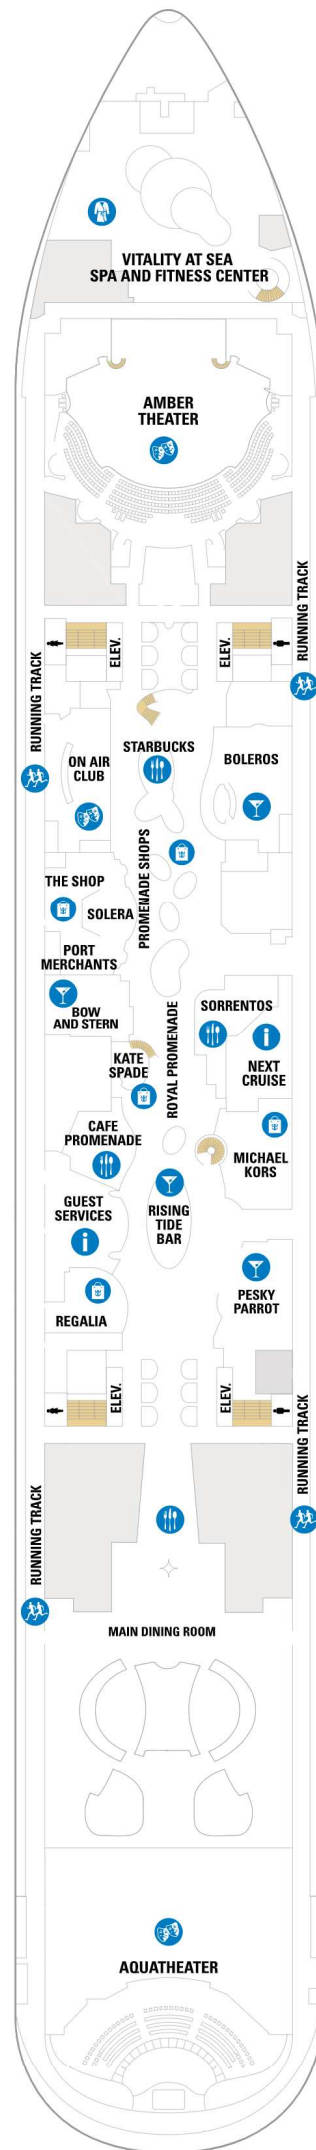

Ocean View

- 1K Ultra Spacious Ocean View
- 4N Ocean View

Interior

- CI Connecting inside cabin
- 4V Interior
- 1R Spacious Interior
- 2T Promenade View Interior
- 3V 4V Interior

Allure of the Seas

Deck Ten

4N Ocean View

Interior

CI Connecting inside cabin

2T Promenade View Interior

3V 4V Interior

Allure of the Seas

Deck Six

Royal Suite Class

- GS** Grand Suite - 1 Bedroom
- JY** Sky Junior Suite

Balcony

- 2D** OceanView Balcony Accessible
- 1C 2C** Ocean View with Large Balcony
- CB** Connecting Oceanview Balcony
- 2D 4D** Ocean View Balcony
- 1D 2D** Ocean View Balcony
- 3D 4D** Ocean View Balcony

Interior

- CI** Connecting inside cabin
- 3V 4V** Interior
- 3V 4V** Interior Stateroom Access

Allure of the Seas

Deck Five

Allure of the Seas

Deck Four

Allure of the Seas

Deck Three