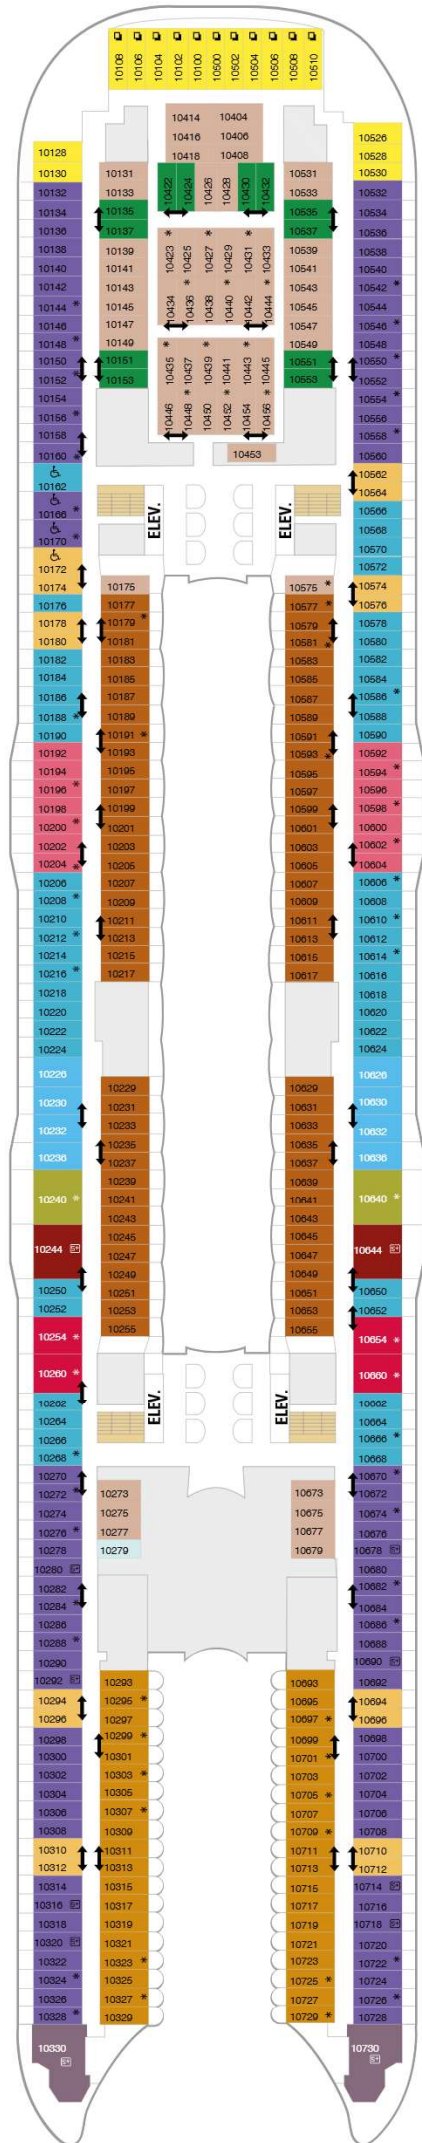

Allure of the Seas

Deck Ten

Royal Suite Class

- GS Grand Suite - 1 Bedroom
- GT Grand Suite - 2 Bedroom's
- JY Sky Junior Suite
- A2 AqTheater Suite w/LgBal 2BR
- OS Owner's Suite - 1 Bedroom

Balcony

- 1C 2C Ocean View with Large Balcony
- CB Connecting Oceanview Balcony
- 2I Boardwalk View Balcony
- 1D 2D Ocean View Balcony
- 1I 2I Boardwalk View Balcony
- 1J 2J Central Park View Balcony

Ocean View

- 4N Ocean View

Interior

- CI Connecting inside cabin
- 4V Interior
- 3V 4V Interior