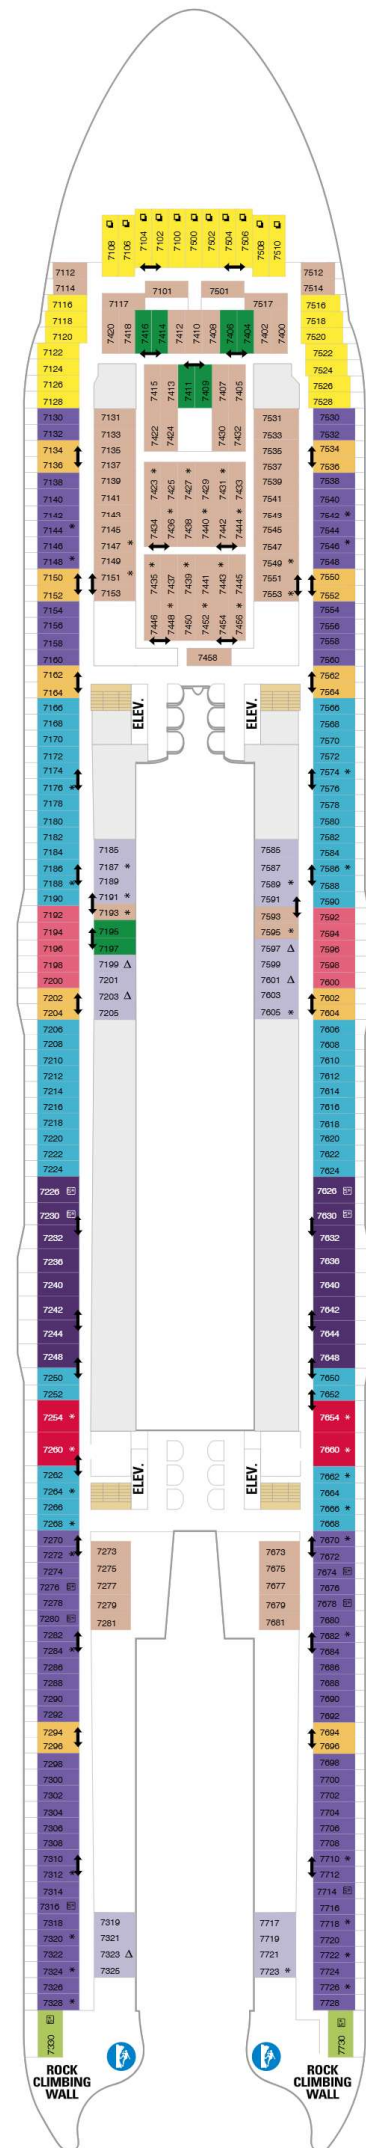

Allure of the Seas

Deck Seven

Royal Suite Class

GS Grand Suite - 1 Bedroom

J3 J4 Junior Suite

Balcony

1A Ultra Spacious Ocean View with

2C Ocean View with Large Balcony

CB Connecting Oceanview Balcony

2D Ocean View Balcony

1D 2D 3D 4D Ocean View Balcony

Ocean View

4N Ocean View

Interior

CI Connecting inside cabin

2T Promenade View Interior

3V 4V Interior