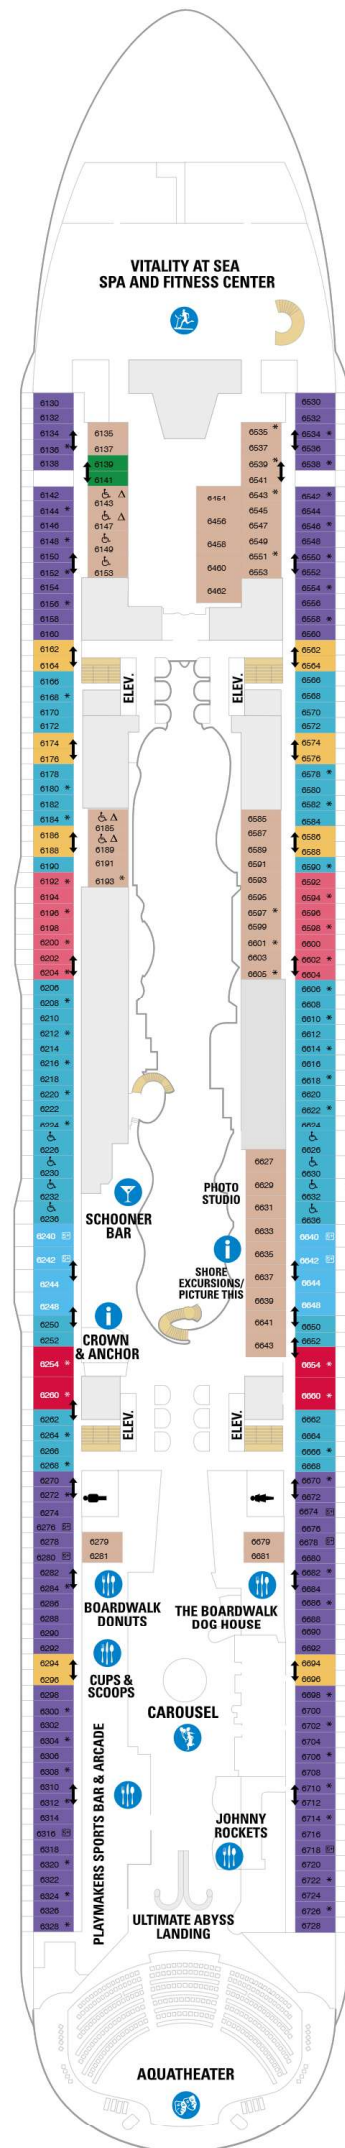

Allure of the Seas

Deck Six

Royal Suite Class

- **GS** Grand Suite - 1 Bedroom
- **JY** Sky Junior Suite

Balcony

- **2D** OceanView Balcony Accessible
- **1C 2C** Ocean View with Large Balcony
- **CB** Connecting Oceanview Balcony
- **2D 4D** Ocean View Balcony
- **1D 2D** Ocean View Balcony
- **3D 4D** Ocean View Balcony

Interior

- **CI** Connecting inside cabin
- **3V 4V** Interior
- **3V 4V** Interior Stateroom Access