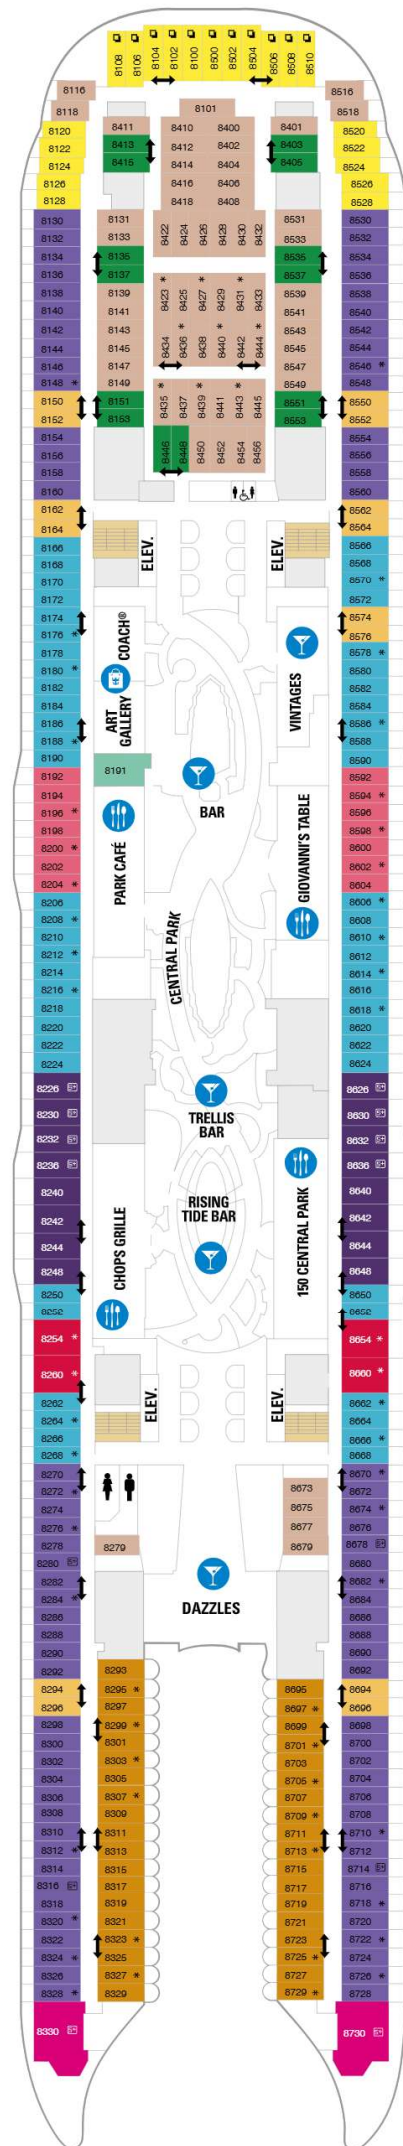

Allure of the Seas

Deck Eight

Royal Suite Class

- GS Grand Suite - 1 Bedroom
- J3 J4 Junior Suite
- A1 Spac AqTheater Suite LgBal 2BR

Balcony

- 1C 2C Ocean View with Large Balcony
- CB Connecting Oceanview Balcony
- 1D 2D Ocean View Balcony
- 3D 4D Ocean View Balcony
- 1I 2I Boardwalk View Balcony

Ocean View

- 4N Ocean View

Interior

- CI Connecting inside cabin
- 1R Spacious Interior
- 3V 4V Interior